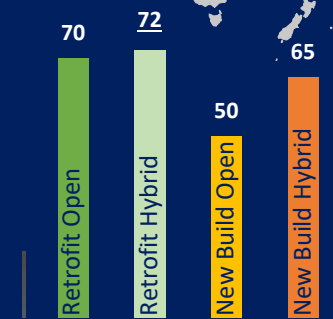

## Vessels with scrubbers installed or on order

See colour key to right

Number of ships with scrubbers installed or on order

**63%**  
Retrofitted Ships

Number of scrubber towers installed or on order

**63%**  
Open Loop Scrubbers

Largest power engines by scrubber type installed or on order (MW)

**72MW**  
Largest Engine Power

Vessel types with scrubbers installed or on order

Key to bar and pie charts

- Retrofit Open Loop
- Retrofit Hybrid
- New Build Open Loop
- New Build Hybrid