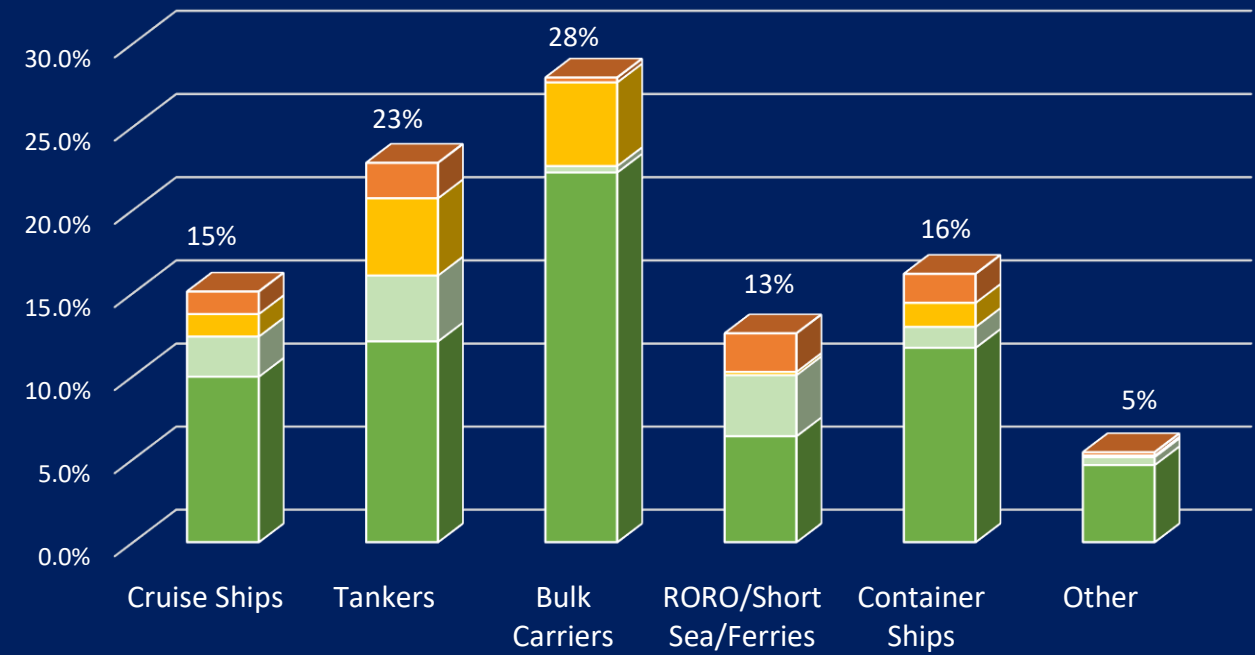

Vessel types with scrubbers installed or on order

Key to bar and pie charts

- Retrofit Open Loop
- Retrofit Hybrid
- New Build Open Loop
- New Build Hybrid

Data as of 31 May 2018

* Retrofits and new building installations. Not including riding gangs. 5% main installation yard unknown/undecided