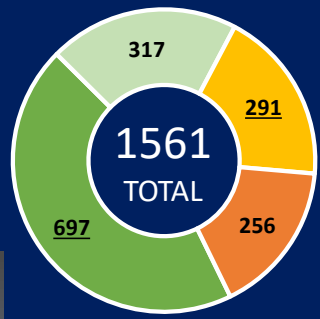

## Vessels with scrubbers installed or on order

See colour key to right

Number of ships with scrubbers installed or on order

**63%**  
Retrofitted Ships

Number of scrubber towers installed or on order

**63%**  
Open Loop Scrubbers